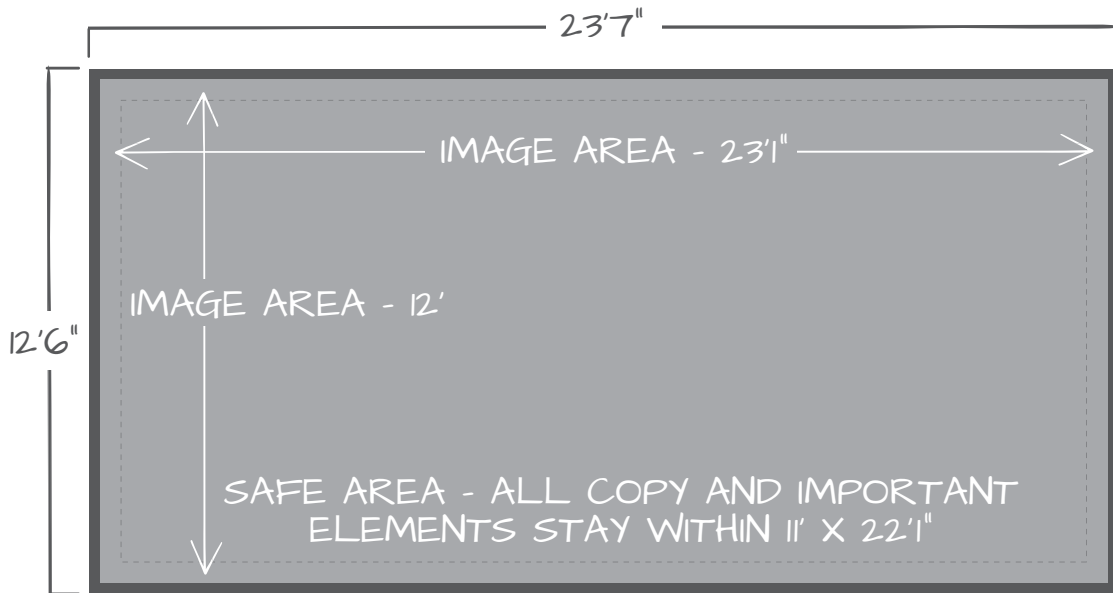

PRODUCTION SPECS:

12' x 23'1"

VINYL WRAP

Image Area

Bleed

Safe Area

Image area: 12' x 23'1"

Safe area: 11' x 22'1"

(All copy and important elements stay within 11' x 22'1")

Art Size with Bleed: 12'6" x 23'7"

For Production add 3" Pockets making the Overall Finished Size 13' x 24'1"

- Art files can be created at half inch scale (12' x 23'1" = 6" x 11.55" with .25" bleed added)
- 300 DPI minimum
- Colors should be CMYK (Black build is 60-50-40-100)
- Spot colors can be specified in PMS
- Acceptable files are Photoshop, Illustrator, InDesign, PDF, EPS, TIFF, or high res JPEG