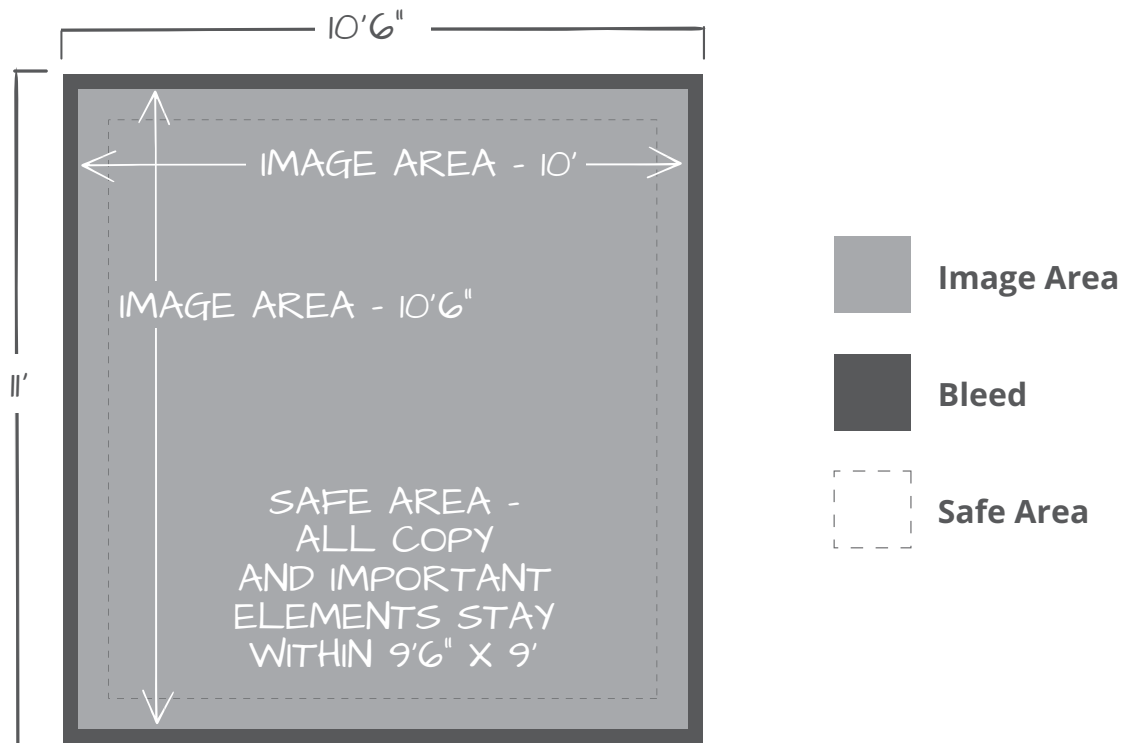

# PRODUCTION SPECS: 10'6" x 10' VINYL WRAP

**Image area: 10'6" x 10'**

**Safe area: 9'6" x 9'**

(All copy and important elements stay within 9'6" x 9')

**Art Size with Bleed: 11' x 10'6"**

**For Production add 3" Pockets making the Overall Finished Size 11'6" x 11'**

- Art files can be created at half inch scale (10'6" x 10' = 5.3" x 5" with .25" bleed added)
- 300 DPI minimum
- Colors should be CMYK (Black build is 60-50-40-100)
- Spot colors can be specified in PMS
- Acceptable files are Photoshop, Illustrator, InDesign, PDF, EPS, TIFF, or high res JPEG