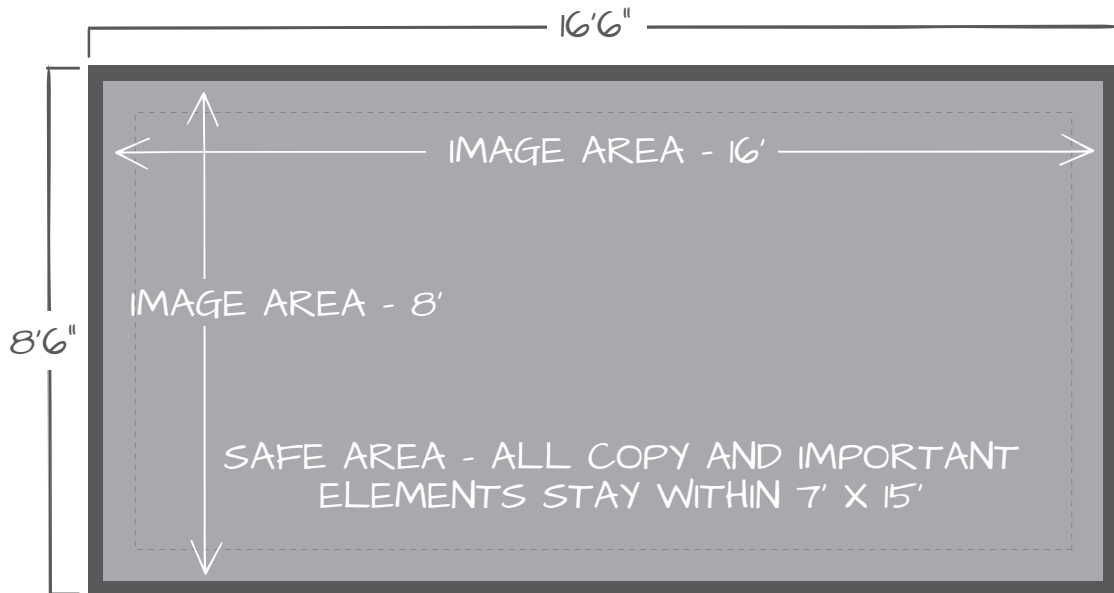

## 8' x 16' VINYL WRAP

Image Area

Bleed

Safe Area

**Image area: 8' x 16'**

**Safe area: 7' x 15'**

(All copy and important elements stay within 7' x 15')

**Art Size with Bleed: 8'6" x 16'6"**

**For Production add 3" Pockets making the Overall Finished Size 9' x 17'**

- Art files can be created at half inch scale (8' x 16' = 4" x 8" with .25" bleed added)
- 300 DPI minimum
- Colors should be CMYK (Black build is 60-50-40-100)
- Spot colors can be specified in PMS
- Acceptable files are Photoshop, Illustrator, InDesign, PDF, EPS, TIFF, or high res JPEG