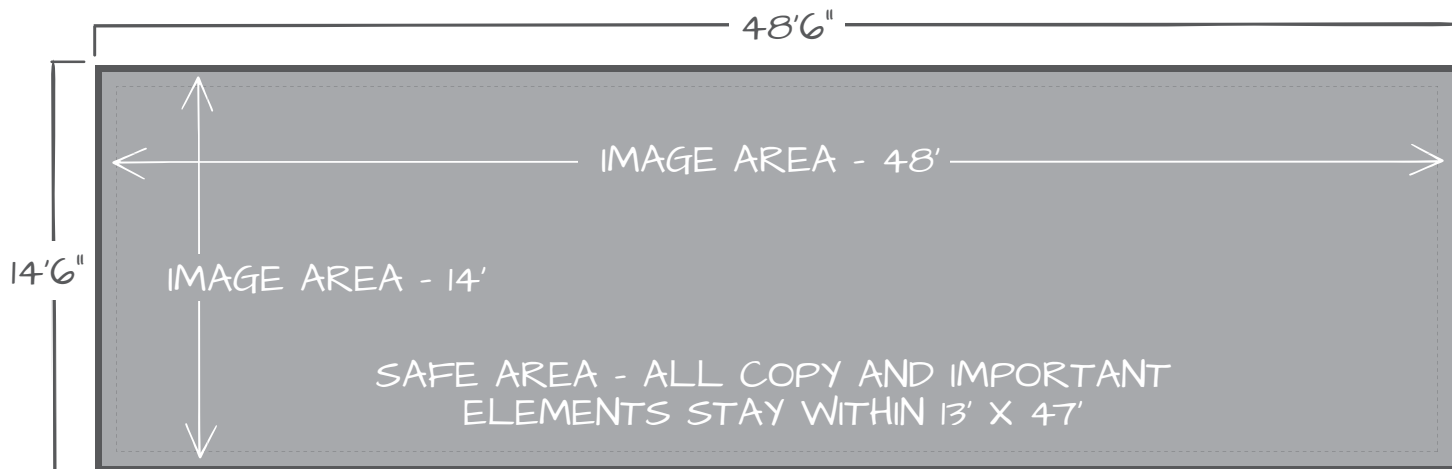

PRODUCTION SPECS:

14' x 48' VINYL WRAP

Image Area

Bleed

Safe Area

Image area: 14' x 48'

Safe area: 13' x 47'

(All copy and important elements stay within 13' x 47')

Art Size with Bleed: 14'6" x 48'6"

For Production add 3" Pockets making the Overall Finished Size 15' x 49'

- Art files can be created at half inch scale (14' x 48' = 7" x 24" with .25" bleed added)
- 300 DPI minimum
- Colors should be CMYK (Black build is 60-50-40-100)
- Spot colors can be specified in PMS
- Acceptable files are Photoshop, Illustrator, InDesign, PDF, EPS, TIFF, or high res JPEG
- Cut-out extensions are limited to 5' above, 2' on sides, and 1' on bottom