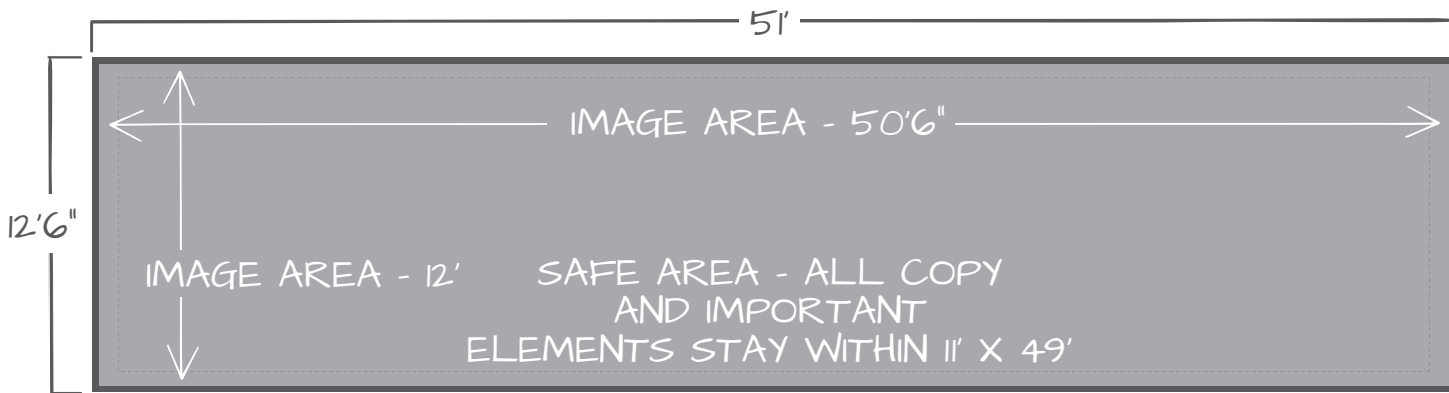

PRODUCTION SPECS:

12' x 50'6" VINYL WRAP

Image Area

Bleed

Safe Area

Image area: 12' x 50'6"

Safe area: 11' x 49'

(All copy and important elements stay within 11' x 49')

Art Size with Bleed: 12'6" x 51'

For Production add 3" Pockets making the Overall Finished Size 13' x 51' 6"

- Art files can be created at half inch scale (12' x 50'6" = 6" x 25.25" with .25" bleed added)
- 300 DPI minimum
- Colors should be CMYK (Black build is 60-50-40-100)
- Spot colors can be specified in PMS
- Acceptable files are Photoshop, Illustrator, InDesign, PDF, EPS, TIFF, or high res JPEG
- Cut-out extensions are limited to 5' above, 2' on sides, and 1' on bottom