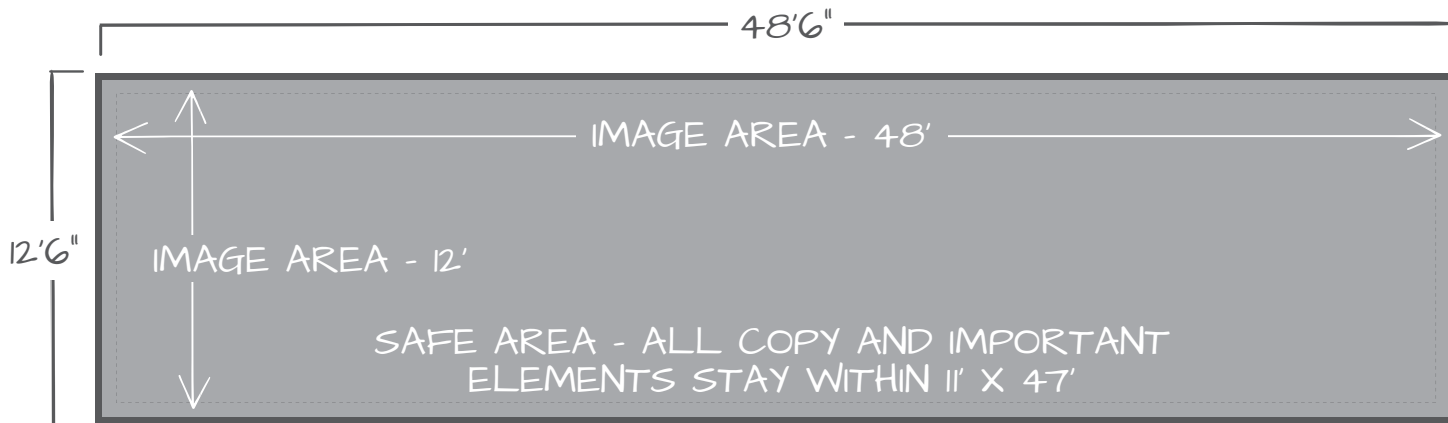

PRODUCTION SPECS:

12' x 48' VINYL WRAP

Image Area

Bleed

Safe Area

Image area: 12' x 48'

Safe area: 11' x 47'

(All copy and important elements stay within 11' x 47')

Art Size with Bleed: 12'6" x 48'6"

For Production add 3" Pockets making the Overall Finished Size 13' x 49'

- Art files can be created at half inch scale (12' x 48' = 6" x 24" with .25" bleed added)
- 300 DPI minimum
- Colors should be CMYK (Black build is 60-50-40-100)
- Spot colors can be specified in PMS
- Acceptable files are Photoshop, Illustrator, InDesign, PDF, EPS, TIFF, or high res JPEG
- Cut-out extensions are limited to 5' above, 2' on sides, and 1' on bottom