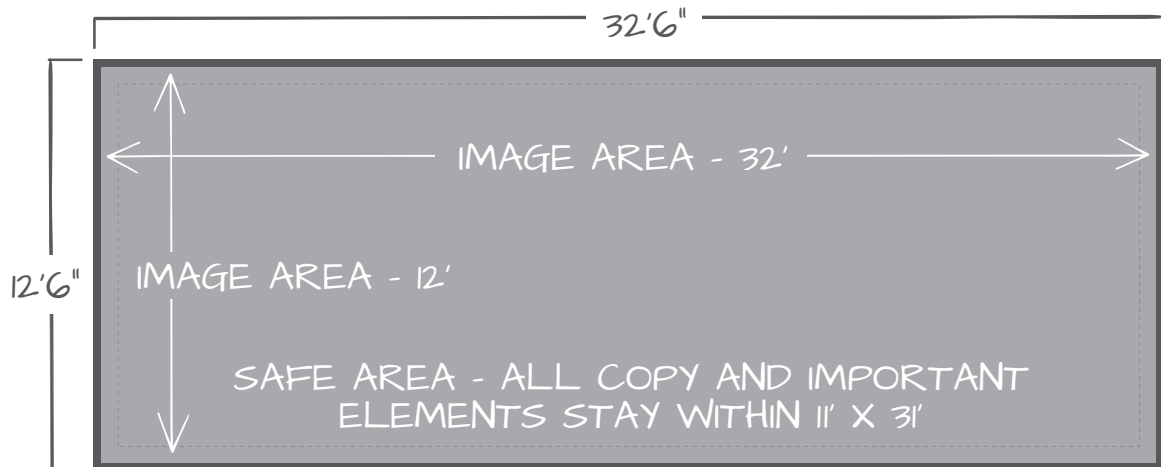

# 12' x 32' VINYL WRAP

Image Area

Bleed

Safe Area

**Image area: 12' x 32'**

**Safe area: 11' x 31'**

(All copy and important elements stay within 11' x 31')

**Art Size with Bleed: 12'6" x 32'6"**

**For Production add 3" Pockets making the Overall Finished Size 13' x 33'**

- Art files can be created at half inch scale (12' x 32' = 6" x 16" plus .25" bleed added)
- 300 DPI minimum
- Colors should be CMYK (Black build is 60-50-40-100)
- Spot colors can be specified in PMS
- Acceptable files are Photoshop, Illustrator, InDesign, PDF, EPS, TIFF, or high res JPEG
- Extensions are limited to 5' above, 2' on sides, and 1' on bottom