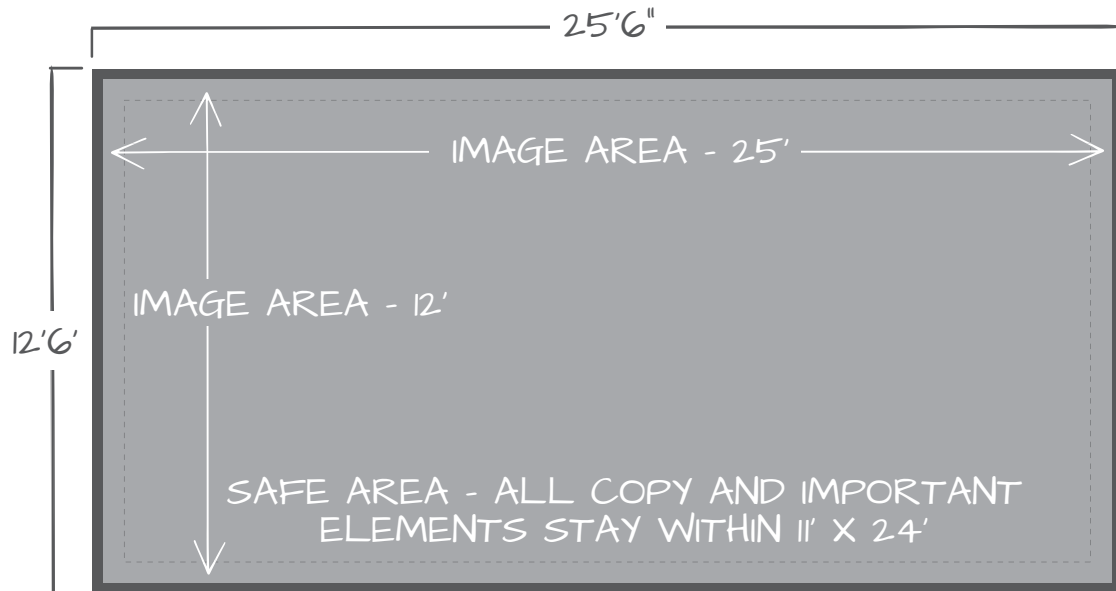

# 12' x 25' VINYL WRAP

Image Area

Bleed

Safe Area

**Image area: 12' x 25'**

**Safe area: 11' x 24'**

(All copy and important elements stay within 11' x 24')

**Art Size with Bleed: 12'6" x 25'6"**

**For Production add 3" Pockets making the Overall Finished Size 13' x 26'**

- Art files can be created at half inch scale (12' x 25' = 6" x 12.5" with .25" bleed added)
- 300 DPI minimum
- Colors should be CMYK (Black build is 60-50-40-100)
- Spot colors can be specified in PMS
- Acceptable files are Photoshop, Illustrator, InDesign, PDF, EPS, TIFF, or high res JPEG