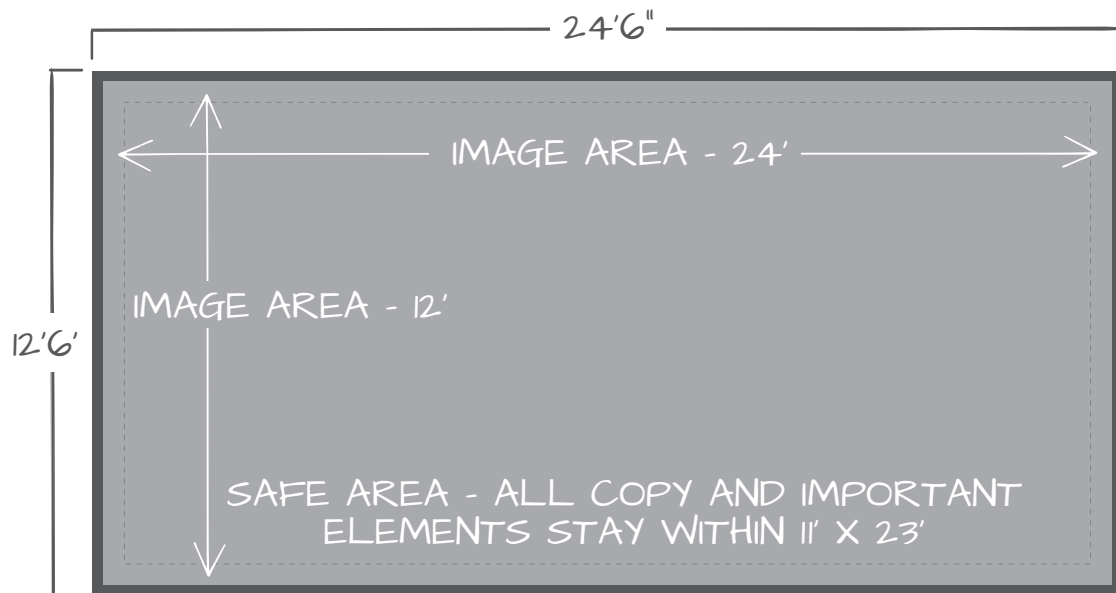

PRODUCTION SPECS:

12' x 24' VINYL WRAP

Image Area

Bleed

Safe Area

Image area: 12' x 24'

Safe area: 11' x 23'

(All copy and important elements stay within 11' x 23')

Art Size size with Bleed: 12'6" x 24'6"

For Production add 3" Pockets making the Overall Finished Size 13' x 25'

- Art files can be created at half inch scale (12' x 24' = 6" x 12" with .25" bleed added)
- 300 DPI minimum
- Colors should be CMYK (Black build is 60-50-40-100)
- Spot colors can be specified in PMS
- Acceptable files are Photoshop, Illustrator, InDesign, PDF, EPS, TIFF, or high res JPEG