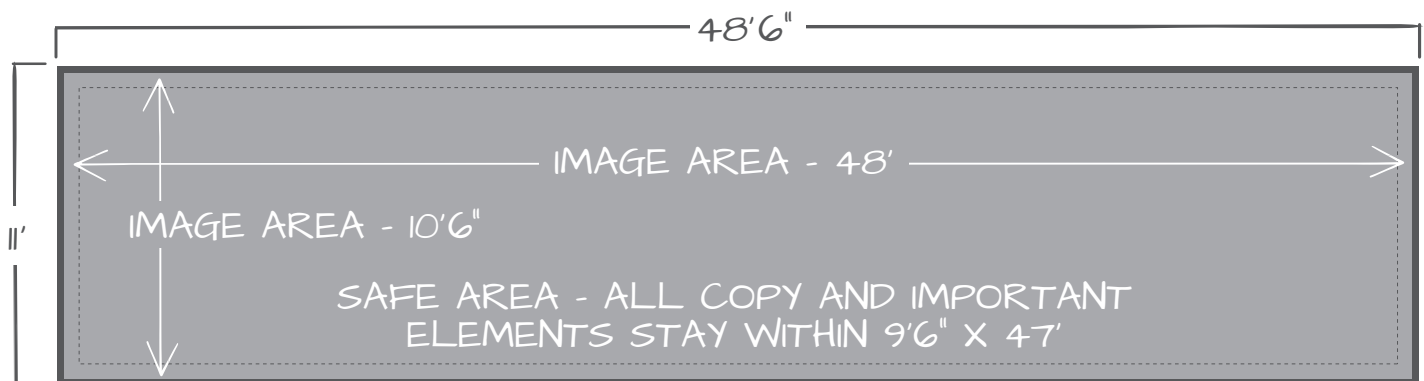

PRODUCTION SPECS:

10'6" x 48" VINYL WRAP

Image Area

Bleed

Safe Area

Image area: 10'6" x 48'

Safe area: 9'6" x 47'

(All copy and important elements stay within 9'6" x 47')

Overall size with bleed: 11' x 48'6"

- Art files can be created at half inch scale (10'6" x 48' = 5.3" x 24" with .25" bleed added)
- 300 DPI minimum
- Colors should be CMYK (Black build is 60-50-40-100)
- Spot colors can be specified in PMS
- Acceptable files are Photoshop, Illustrator, InDesign, PDF, EPS, TIFF, or high res JPEG
- Cut-out extensions are limited to 5' above, 2' on sides, and 1' on bottom