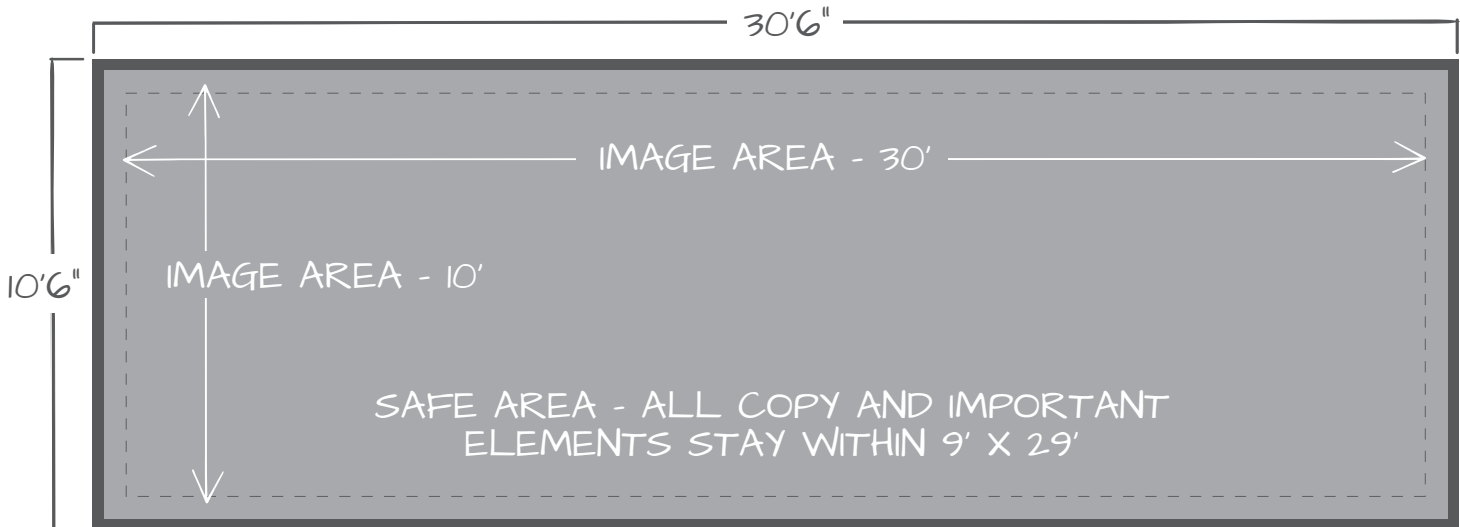

PRODUCTION SPECS:

10' x 30' VINYL WRAP

Image Area

Bleed

Safe Area

Image area: 10' x 30' 6"

Safe area: 9' x 29'

(All copy and important elements stay within 9' x 29')

Art Size with Bleed: 10'6" x 30'6"

For Production add 3" Pockets making the Overall Finished Size 11' x 31' 6"

- Art files can be created at half inch scale (10' x 30' = 5" x 15" with .25" bleed added)
- 300 DPI minimum
- Colors should be CMYK (Black build is 60-50-40-100)
- Spot colors can be specified in PMS
- Acceptable files are Photoshop, Illustrator, InDesign, PDF, EPS, TIFF, or high res JPEG