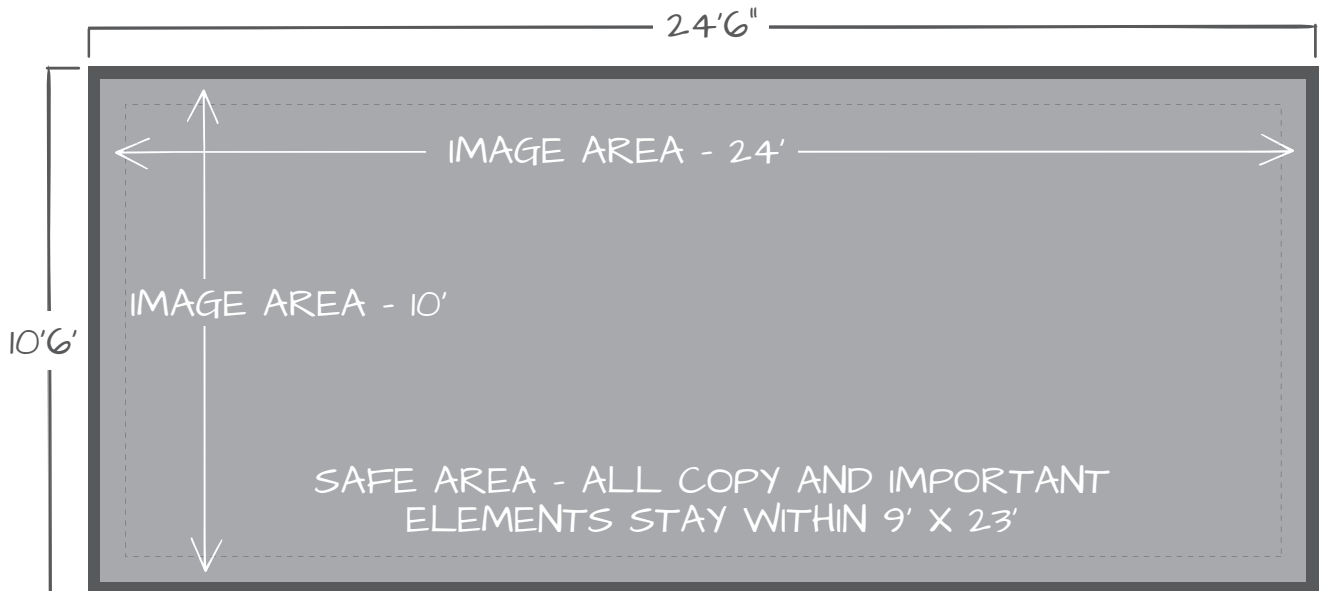

## 10' x 24' VINYL WRAP

Image Area

Bleed

Safe Area

**Image area: 10' x 24'**

**Safe area: 9' x 23'**

(All copy and important elements stay within 9' x 23')

**Art Size with Bleed: 10'6" x 24'6"**

**For Production add 3" Pockets making the Overall Finished Size 11' x 25'**

- Art files can be created at half inch scale (10' x 24' = 5" x 12" with .25" bleed added)
- 300 DPI minimum
- Colors should be CMYK (Black build is 60-50-40-100)
- Spot colors can be specified in PMS
- Acceptable files are Photoshop, Illustrator, InDesign, PDF, EPS, TIFF, or high res JPEG