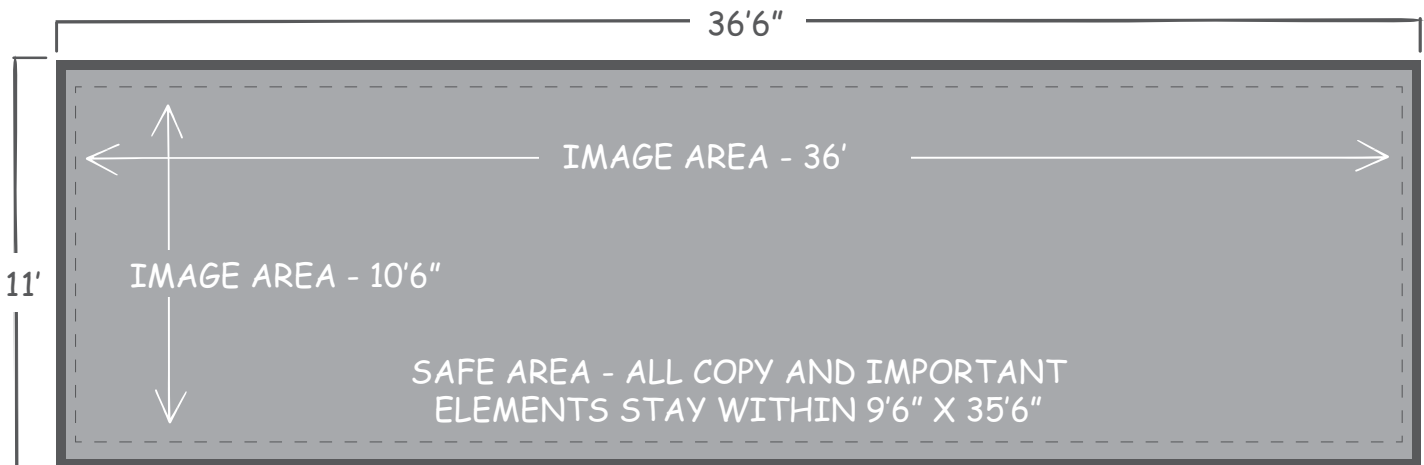

## 10'6" x 36' VINYL WRAP

Image Area

Bleed

Safe Area

**Image area: 10'6" x 36'**

**Safe area: 9'6" x 35'6"**

(All copy and important elements stay within 9'6" x 35'6")

**Art Size with Bleed: 11" x 36'6"**

**For Production add 3" Pockets making the Overall Finished Size 11'6" x 37'**

- Art files can be created at half inch scale (10'6" x 36' = 5.2" x 18" with .25" bleed added)
- 300 DPI minimum
- Colors should be CMYK (Black build is 60-50-40-100)
- Spot colors can be specified in PMS
- Acceptable files are Photoshop, Illustrator, InDesign, PDF, EPS, TIFF, or high res JPEG
- Cut-out extensions are limited to 5' above, 2' on sides, and 1' on bottom