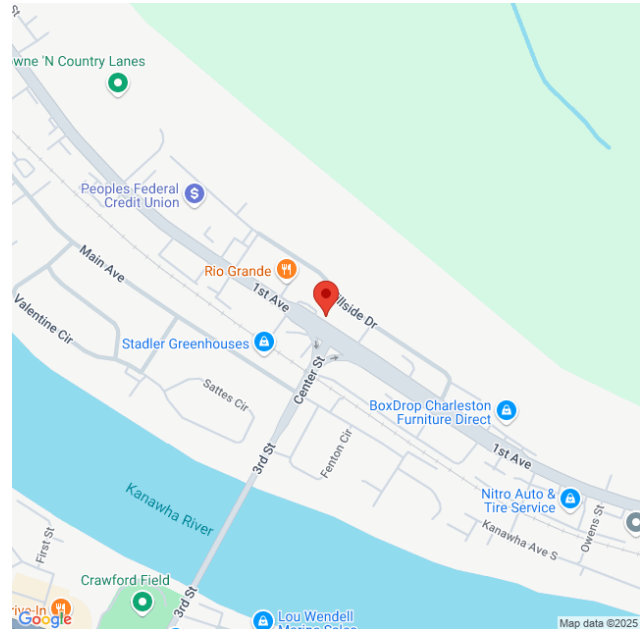

- Panel: K805
- Type: Poster
- Illuminated: YES
- EOI: 73651
- Size: 10.6 x 22.9
- Facing: W
- Position: TOP
- Location: WV 25 and 3rd Street Bridge
- Town: Nitro
- State: WV
- County: Kanawha
- GPS: 38.3955, -81.8297