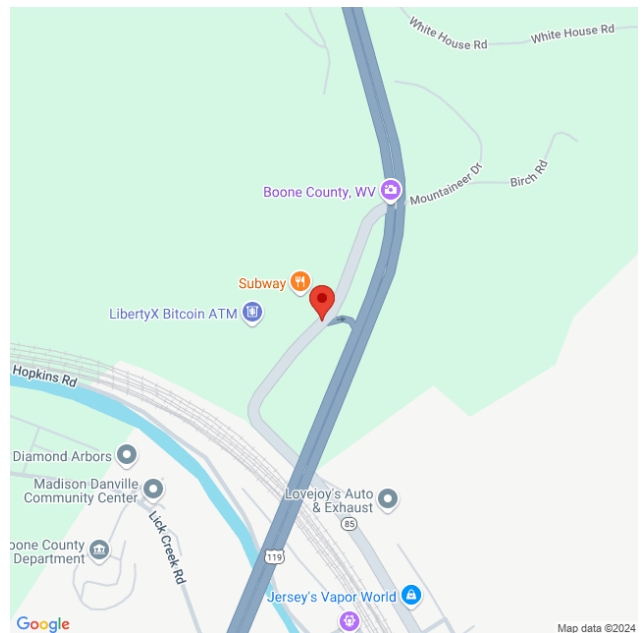

Panel: K952
Type: Poster
Illuminated: NO
EOI: 26903
Size: 10.6 x 22.9
Facing: N
Position: I
Location: WV 85 jct US 119 CORRIDOR G (just off ramp)
Town: DANVILLE
State: WV
County: Boone
GPS: 38.0883, -81.8376