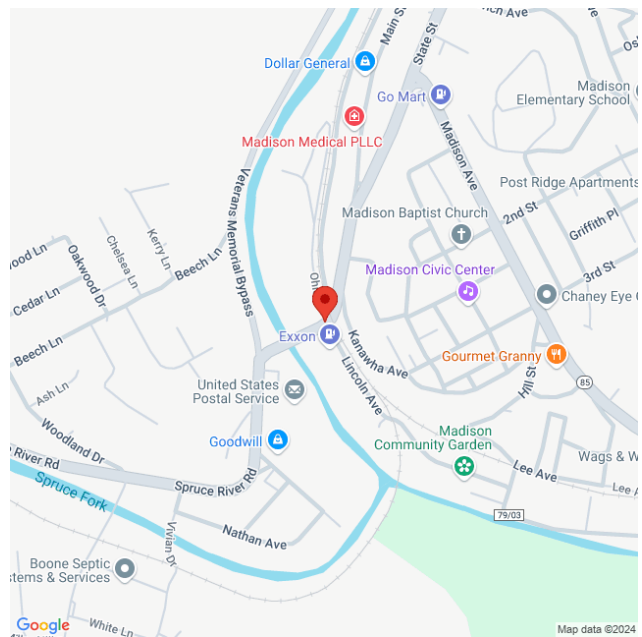

- Panel:** K948
- Type:** Poster
- Illuminated:** NO
- EOI:** 9062
- Size:** 10.6 x 22.9
- Facing:** S
- Position:** I
- Location:** WV 17 RR CROSSING (at Exxon)
- Town:** MADISON
- State:** WV
- County:** Boone
- GPS:** 38.0589, -81.8237